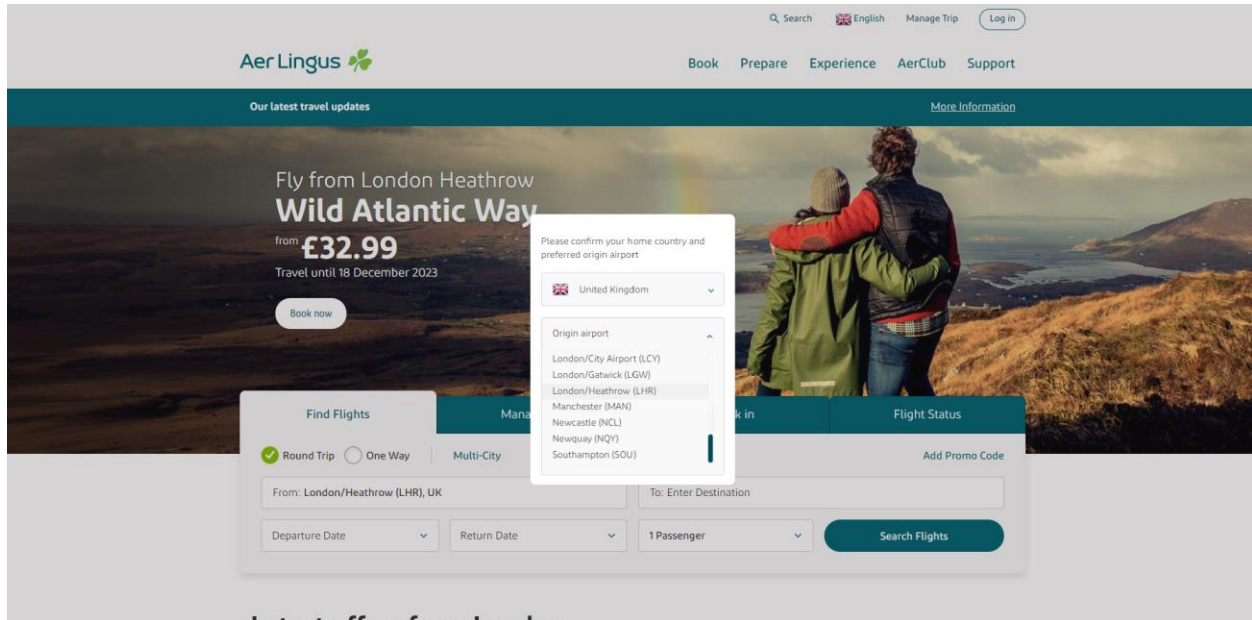

The three screenshots illustrate different selections in the "From" dropdown menu:

- Top Screenshot:** The "From" dropdown is open, showing a list of destinations including Aberdeen, Glasgow, Edinburgh, and London.
- Middle Screenshot:** The "From" dropdown is open, showing a list of destinations including Belfast, Jersey, and London.
- Bottom Screenshot:** The "From" dropdown is open, showing a list of destinations including Manchester T3, Newcastle, and London.

Eastern Airways website interface showing the flight schedule search results. The search criteria are: From: Origin, To: Destination, Departure: 06/11/2023. The results list 5 international destinations:

Ryanair

Website Excerpt

21 UK destinations

Aer Lingus

Website Excerpt

20 UK destinations (excluding Isle of Man and Channel Islands)

Virgin Atlantic

Note that Virgin Atlantic does not have a route map or flight list functionality on its website for UK destinations, the best alternative is the airlines Wikipedia page which was updated as of 6 Nov 2023.

3 UK destinations – London Heathrow, Manchester and a seasonal Edinburgh service.

United Kingdom	Belfast	Belfast International Airport	Terminated	[41][13]
	Edinburgh	Edinburgh Airport	Seasonal	[42]
	Glasgow	Glasgow Airport	Terminated	[42]
	London	Gatwick Airport	Terminated	
		Heathrow Airport	Hub	[43]
		Luton Airport	Terminated	
Manchester	Manchester Airport	Hub	[7]	