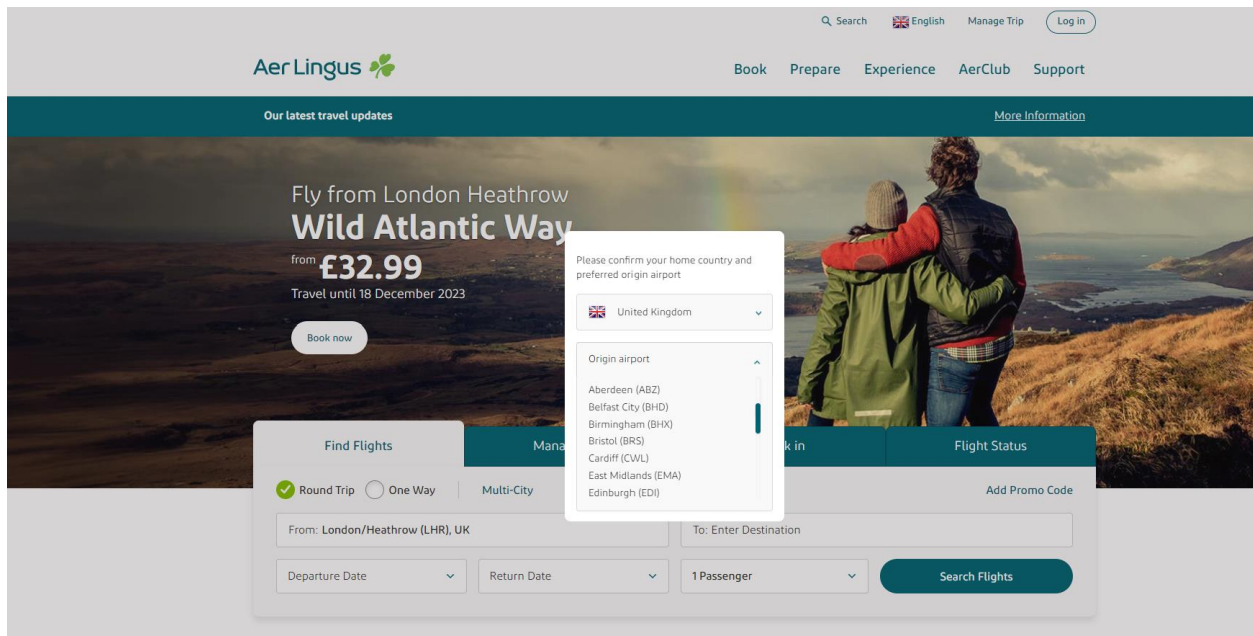

The three screenshots illustrate different selections in the "From" dropdown menu:

- Top Screenshot:** The "From" dropdown is open, showing a list of destinations including Aberdeen, Glasgow, Edinburgh, and London.
- Middle Screenshot:** The "From" dropdown is open, showing a list of destinations including Belfast, Jersey, and London.
- Bottom Screenshot:** The "From" dropdown is open, showing a list of destinations including Manchester T3, Newcastle, and London.

Eastern Airways website interface showing the flight schedule search results. The search criteria are: From: Origin, To: Destination, Departure: 06/11/2023. The results list 5 international destinations:

Ryanair

Website Excerpt

21 UK destinations

Aer Lingus

Website Excerpt

20 UK destinations (excluding Isle of Man and Channel Islands)

Virgin Atlantic

Note that Virgin Atlantic does not have a route map or flight list functionality on its website for UK destinations, the best alternative is the airlines Wikipedia page which was updated as of 6 Nov 2023.

3 UK destinations – London Heathrow, Manchester and a seasonal Edinburgh service.

United Kingdom	Belfast	Belfast International Airport	Terminated	[41][13]
	Edinburgh	Edinburgh Airport	Seasonal	[42]
	Glasgow	Glasgow Airport	Terminated	[42]
	London	Gatwick Airport	Terminated	
		Heathrow Airport	Hub	[43]
		Luton Airport	Terminated	
Manchester	Manchester Airport	Hub	[7]	