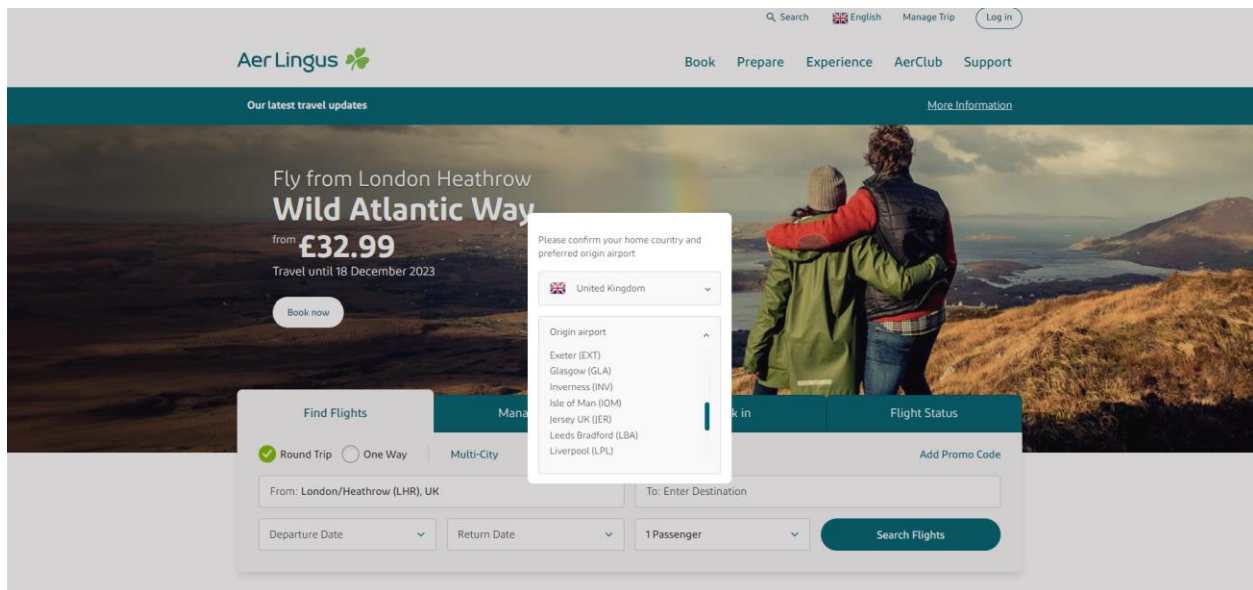

The three screenshots illustrate different selections in the "From" dropdown menu:

- Top Screenshot:** The "From" dropdown is open, showing a list of destinations including Aberdeen, Glasgow, Edinburgh, and London.
- Middle Screenshot:** The "From" dropdown is open, showing a list of destinations including Belfast, Jersey, and London.
- Bottom Screenshot:** The "From" dropdown is open, showing a list of destinations including Manchester T3, Newcastle, and London.

Eastern Airways website interface showing the flight schedule search results. The search criteria are: From: Origin, To: Destination, Departure: 06/11/2023. The results list 5 international destinations:

Ryanair

Website Excerpt

21 UK destinations

Aer Lingus

Website Excerpt

20 UK destinations (excluding Isle of Man and Channel Islands)

Virgin Atlantic

Note that Virgin Atlantic does not have a route map or flight list functionality on its website for UK destinations, the best alternative is the airlines Wikipedia page which was updated as of 6 Nov 2023.

3 UK destinations – London Heathrow, Manchester and a seasonal Edinburgh service.

United Kingdom	Belfast	Belfast International Airport	Terminated	[41][13]
	Edinburgh	Edinburgh Airport	Seasonal	[42]
	Glasgow	Glasgow Airport	Terminated	[42]
	London	Gatwick Airport	Terminated	
		Heathrow Airport	Hub	[43]
		Luton Airport	Terminated	
Manchester	Manchester Airport	Hub	[7]	