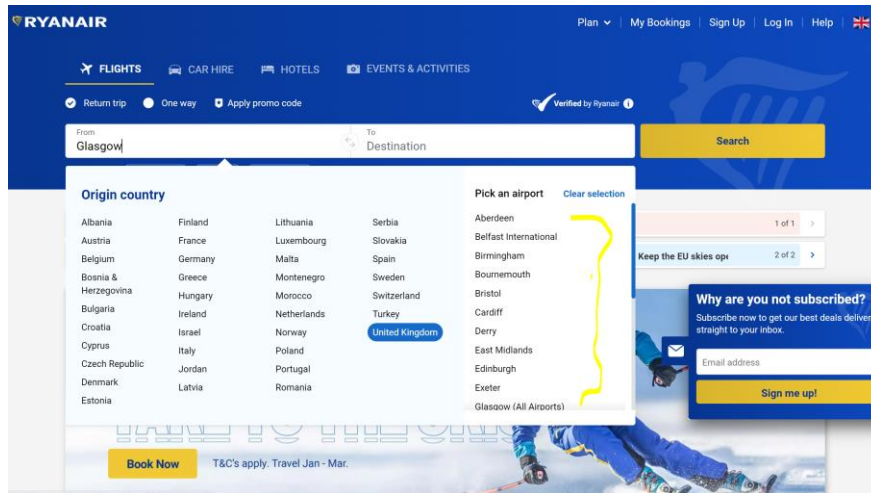

Ryanair

Website Excerpt

21 UK destinations