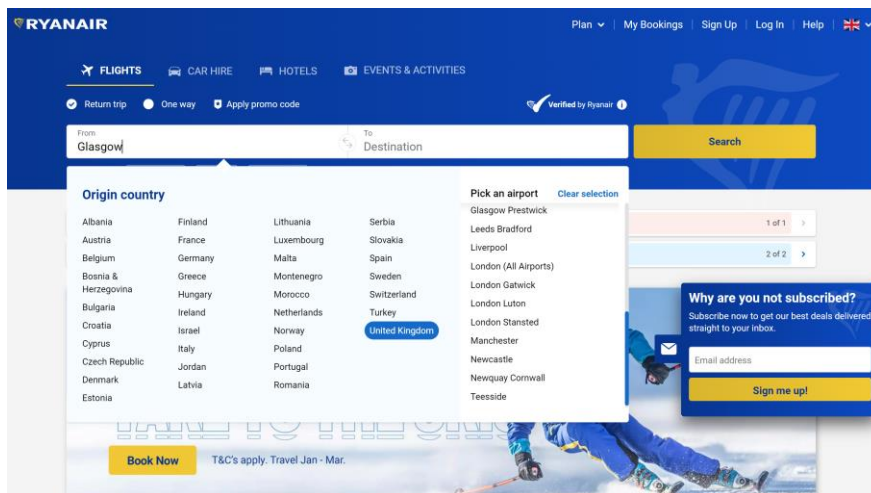

Ryanair

Website Excerpt

21 UK destinations